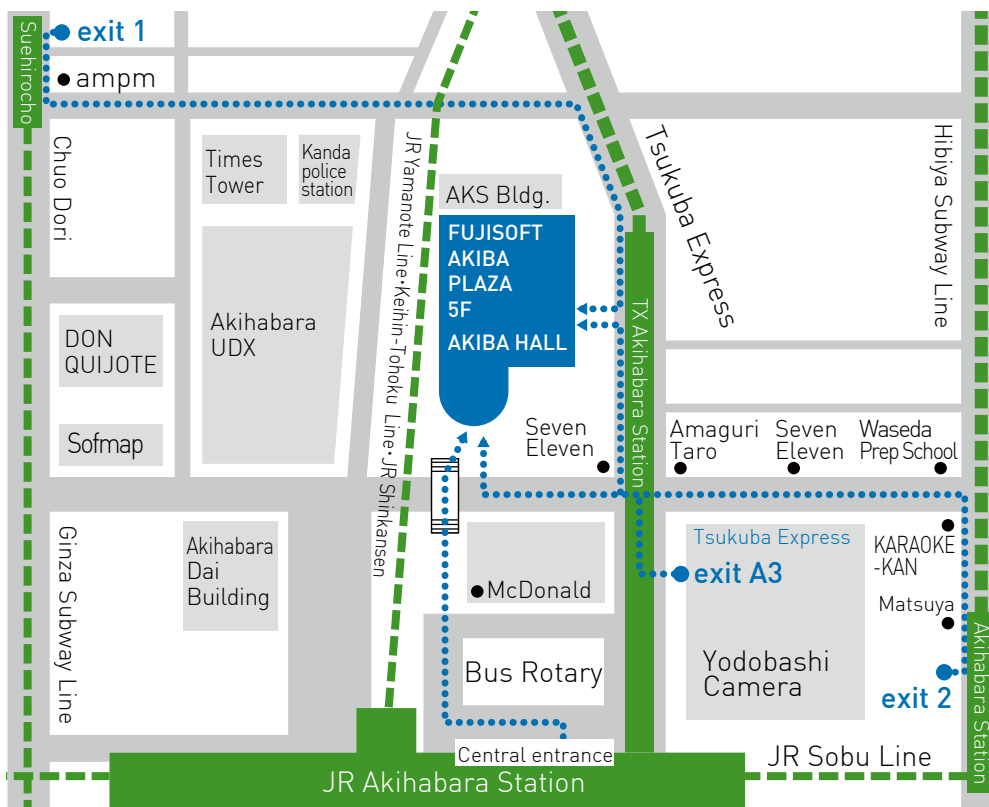

Access to Akihabara from Tokyo Main Area

Access to AKIBA HALL from Station

FUJISOFT AKIBA PLAZA

3 Kanda-neribeicho, Chiyoda-Ku, Tokyo 101-0022, Japan
 TEL: +81-3-5209-6285

Access to the AKIBA PLAZA

- 2 minutes from JR Akihabara Central Gate.
- 1 minute from Tsukuba Express A3 Gate.
- 3 minutes from Tokyo Metro Hibiya Line 2 Gate.
- 3 minutes from Tokyo Metro Ginza Line 1 Gate.