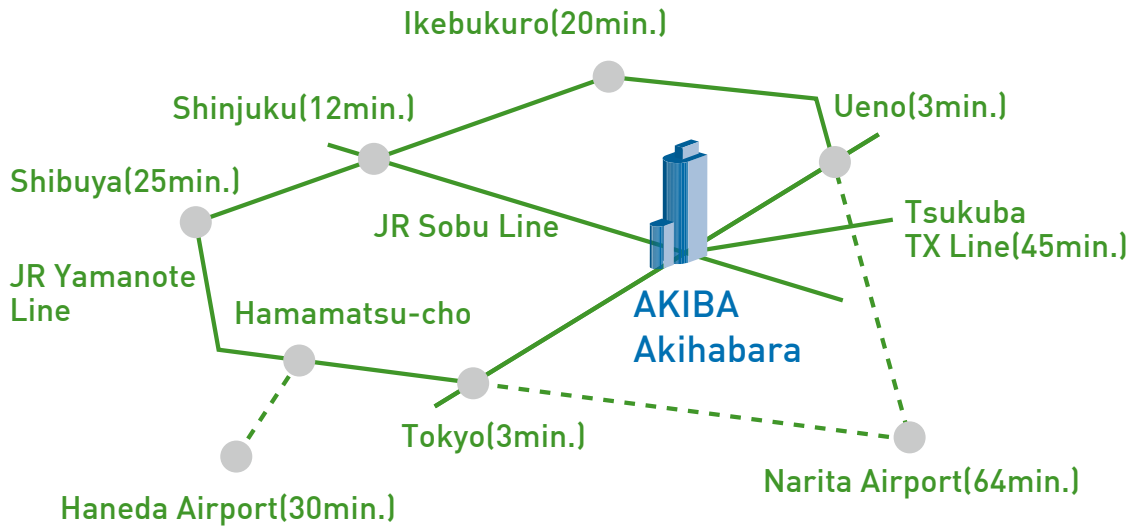

Access to Akihabara from Tokyo Main Area

Access to AKIBA HALL from Station

FUJISOFT AKIBA PLAZA

3 Kanda-neribeicho, Chiyoda-Ku, Tokyo 101-0022, Japan
 TEL: +81-3-5209-6285

Access to the AKIBA PLAZA

- 2 minutes from JR Akihabara Central Gate.
- 1 minute from Tsukuba Express A3 Gate.
- 3 minutes from Tokyo Metro Hibiya Line 2 Gate.
- 3 minutes from Tokyo Metro Ginza Line 1 Gate.